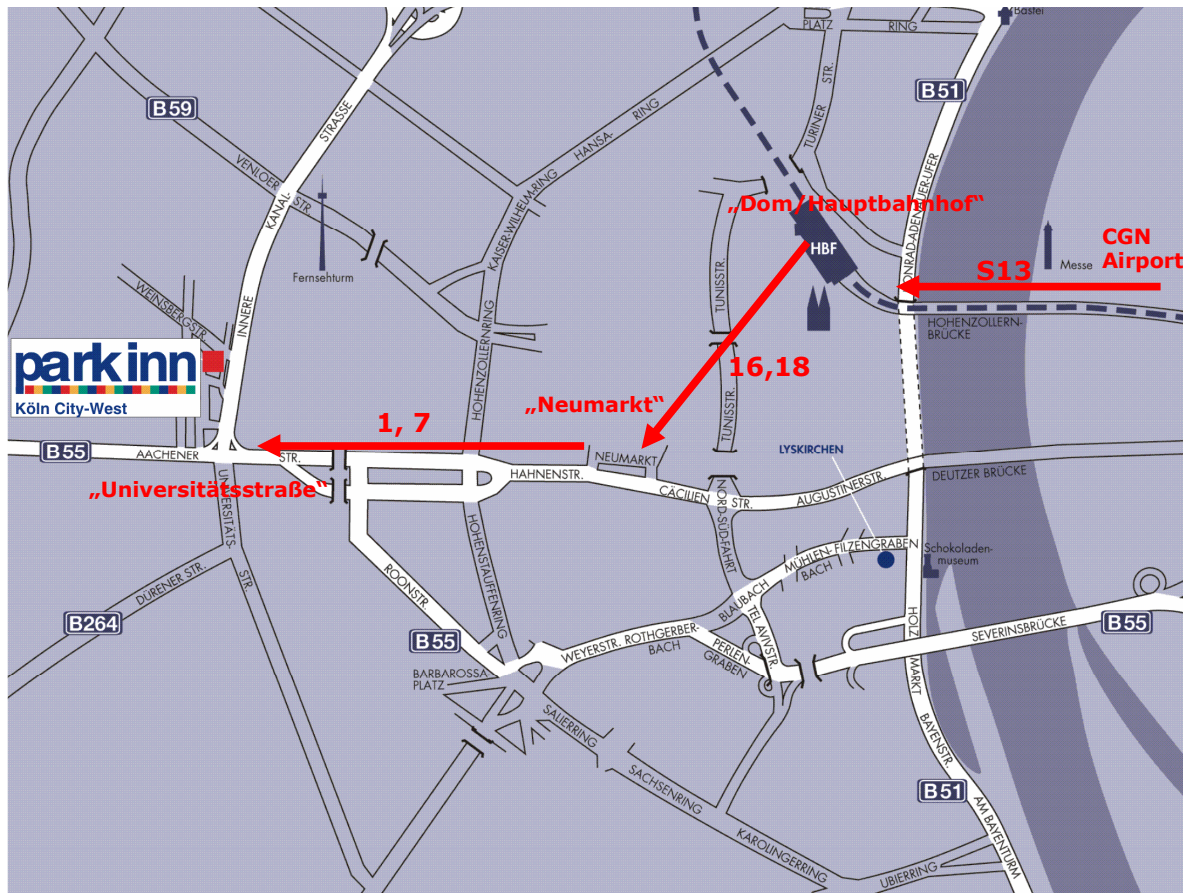

Information on the Venue

Ad hoc group for the modelling and assessment of contributions of climate change (MATCH)

23-25 September 2007 in Cologne, Germany

Köln City-West

Innere Kanalstraße 15

50823 Köln

Telefon +49 (0)2 21. 57 01-0

Telefax +49 (0)2 21. 57 01-999

Email city-west@eventhotels.com

www.eventhotels.com

Ecofys has blocked rooms for 23-26 September at **Park Inn Hotel** (Köln City West), where the meeting takes place. We recommend you reserve a room at a preferential rate of € 103 per night (average, including breakfast buffet) at this hotel by mentioning the code "Ecofys" at reservation.

From Cologne Main Station ("Köln Hauptbahnhof") take subway line 16 or 18 to "Neumarkt". Change to tram line 1 or 7 and go to "Universitätsstraße". Go right (in the direction of the tv tower) and you will see the hotel on your left.